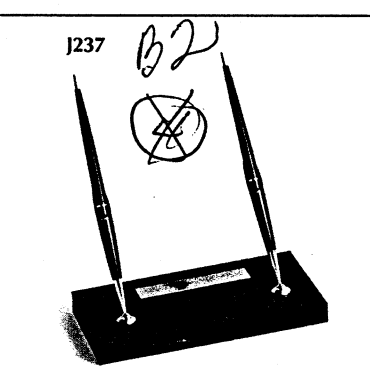

Parker Desk Sets

new ideas in desk sets for home and office

G257 Green onyx, 6 1/4" x 13 3/4". With $5 pen and ball pen, nameplate..... $90.00
With 006A clock add..... $25.00

W289

3DH Walnut and slate, 3 x 12". High-intensity lamp with telescoping swivel arm. $5 pen and ball pen $75.00

J257 Jet crystal, 6 1/4 x 13 3/4". With $5 pen and ball pen, nameplate. $70.00

M257 Mexican onyx, 6 1/4 x 13 3/4". With $5 pen and ball pen, nameplate. $65.00

G247 Green onyx, 4 3/4 x 10 3/4". With $5 pen and ball pen, nameplate.....$65.00

396 Slate, 3 x 12". With solid sterling silver 75 Classic ball pen and pencil, engraving area. $60.00

G237 Green onyx, 4 x 8". With $5 pen and ball pen, nameplate $55.00

J247 Jet crystal, 4 3/4 x 10 3/4". With $5 pen and ball pen, nameplate $50.00

397 Mexican onyx, 3 x 12". With 22K gold electroplated 75 Classic ball pen and pencil, engraving area. ...$50.00

C289 Cork laminate, 3 x 12". With 22K gold electroplated 75 Classic ball pen and pencil. $47.50

M247 Mexican onyx, 4 3/4 x 10 3/4". With $5 pen and ball pen, nameplate $47.50

J237 Jet crystal, 4 x 8". With $5 pen and ball pen, nameplate. $45.00

W289 Gunstock walnut, 3 x 12". With 22K gold electroplated 75 Classic ball pen and pencil, nameplate. $42.50